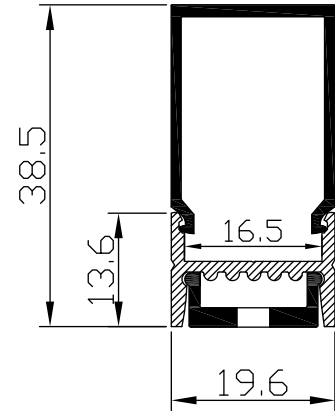

Color 

Unit: mm

## Features:

1. Model: HL-BAPL033
2. Material: AL6063+PMMA
3. Surface: Anodized/Painting
4. Lighting source width: 16mm
5. Length: 4m/max
6. Installation: For offices / conference rooms / supermarkets / home lighting application.